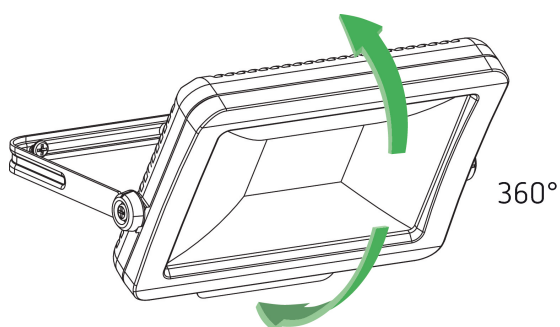

Connection example

Subject to technical changes and misprints

additional information at: www.theben.de/product/1020688

The load data are determined with exemplary selected illuminants and are therefore typical data due to the large number of available products.