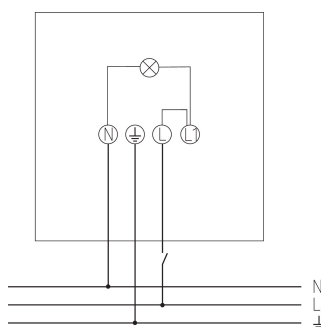

Connection example

Subject to technical changes and misprints

additional information at: www.theben.de/product/1020688

The load data are determined with exemplary selected illuminants and are therefore typical data due to the large number of available products.